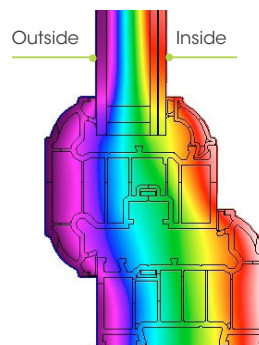

EnergyPlus – setting new standards

The Liniar EnergyPlus range offers even greater energy efficiency for your home. With a unique six-chamber PVCu profile that's fully compatible with other Liniar ranges, EnergyPlus profiles can achieve an A+ rating without the need for expensive low-iron glass on the outer pane of glass or the need for costly thermal inserts.

What's more, EnergyPlus profiles can achieve a Window Energy Rating of a staggering A+12*. The additional chambers designed into the PVCu profile when it's manufactured prevent less cold air entering your home, and less warm air leaving it.

Where you see this symbol, Liniar profile is available as EnergyPlus.

The cross section above shows how Liniar's multi-chambered profile prevents the transfer of heat from the inside to the outside.

Why pay to heat your home, then lose up to 20% through your windows and doors?