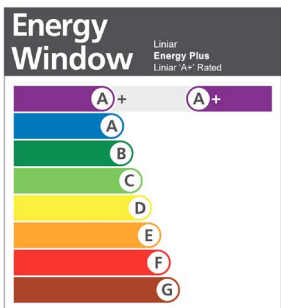

Better for the environment

Energy Ratings explained

One of the most effective ways you can save energy within your home is through installing energy efficient doors and windows.

Whether double or triple glazed, Liniar windows outperform most of the other leading windows in the UK – mainly due to our innovative PVCu multi-chambered profile design.

The BFRC Energy Rating Scheme is the UK's national system for rating the energy efficiency of windows and is recognised within the Building Regulations as a method of showing compliance for your windows installation. The rating scale runs from A+ to G, and indicates how well a product will:

- help you contain and conserve heat within your building in the winter
- keep out the elements
- resist condensation on the inside
- contribute to improved sound insulation.

Liniar windows and doors can achieve an **'A+' rating***, better than most of its competitors, which means you'll be able to enjoy a warmer and quieter home as well as lower energy bills.

* Individual stockists may offer different ratings

Reg. No.: 3814 SC015
Review Date: 12/2014
Please visit www.bfrc.org to check the validity of this licence.